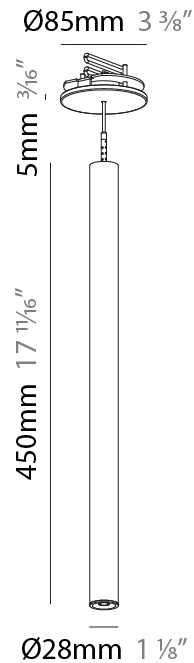

ELECTRICAL

Lamp Type: LED (Zhaga Standard)
Input Wattage (W): 6.4
Total Output Wattage (W): 6
Dimming: Tri-Mode (Non-Dimming and Phase Dimming (120Vac only) and 0-10V Dimming)
Driver Included: Yes
Driver Location: External
Driver Type: Constant Current - Universal
Driver Class: Class 2
Housing: ENCP3 w/Quick Connect
Input Voltage (V): 120 - 277
Constant Current (MA): 500

LED

Number of LEDs: 1
Color Temperature (°K): 2700 / 3000 / 3500 / 4000
Max. Delivered Lumen (lm): Max 381 / 404 / 426 / 438
Nominal Lumen (lm): 460 / 487 / 514 / 528
CRI: >90 CRI
Lamp Life (hrs): 50000

OPTICAL

Reflector°: 20 / 26 / 56

RATINGS AND CERTIFICATIONS

Certified By: CSA Certified to UL and CSA Standards

IP Rating: IP20 © 2026, T 1800-388-3382, F 416-247-9319, www.zaneen.com

Available for International specifications by adding 'INT' at the end of the existing Model #. For assistance on 'custom' specifications, contact zteam@zaneen.com. In a constant effort to supply the best product, we reserve the right to change specifications or materials without notice. The most recent specification sheets are found at zaneen.com